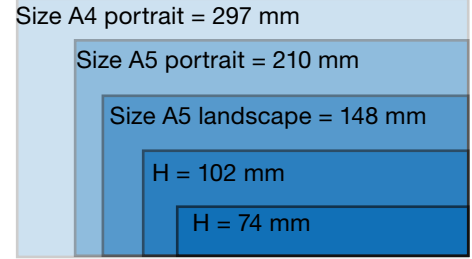

Vertical Document Size: