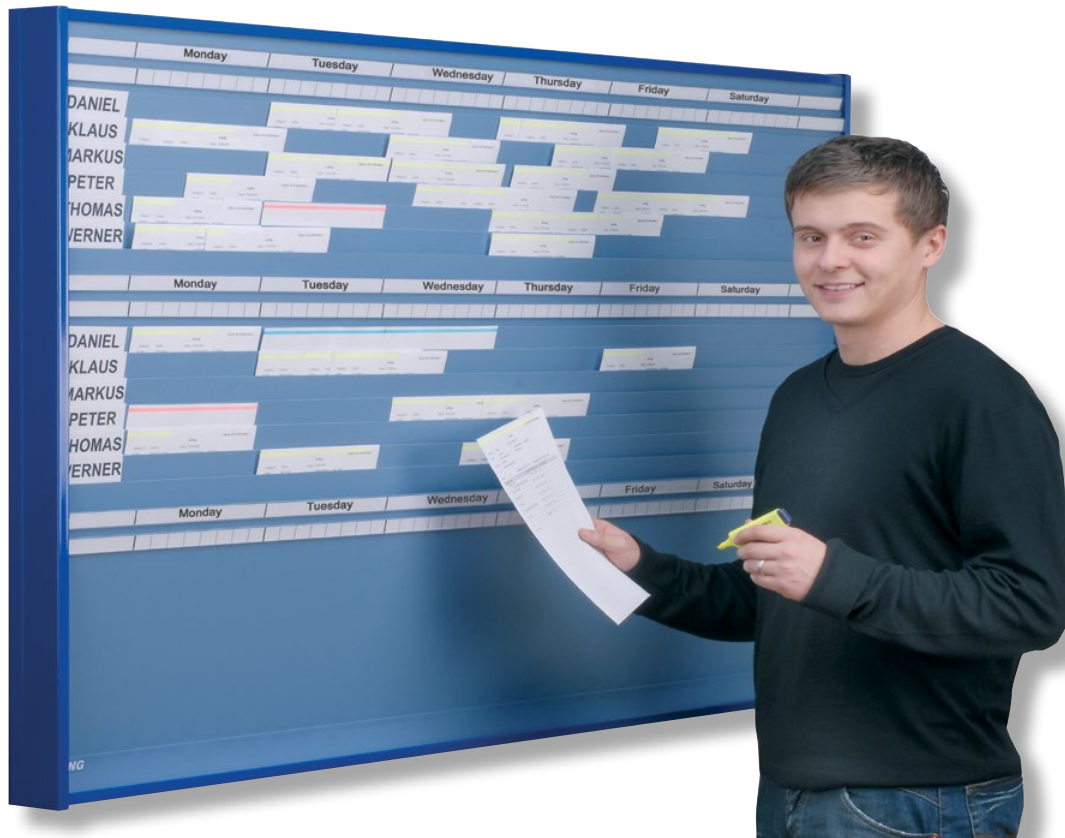

**Ihr kompetenter Ansprechpartner
für klassische Organisationslösungen**

33 Card Planning Board

The Card Planning Board

provides an optimum of clarity and flexibility for planning sequences and order disposition:

- the coloured line on the document header indicates the duration of the job/task
- utilised and available capacity of work stations and employees are shown for one or more weeks
- due-process through active planning provides high customer satisfaction
- absent times are immediately recognized
- available capacity is identified at a glance
- transparent display and therefore avoiding idle time

With the self-adhesive scale strips or special made scale strips the card planning board is able to master any task, regardless whether it is a complex continuous planning task or just job order allocation.

The title panel and board panels are available for 5 different vertical document sizes with 4 different visible edges. The visible edge is also the deciding factor of the row capacity.

The number of rows for each vertical document size is a result of the chosen visible edge and board height.